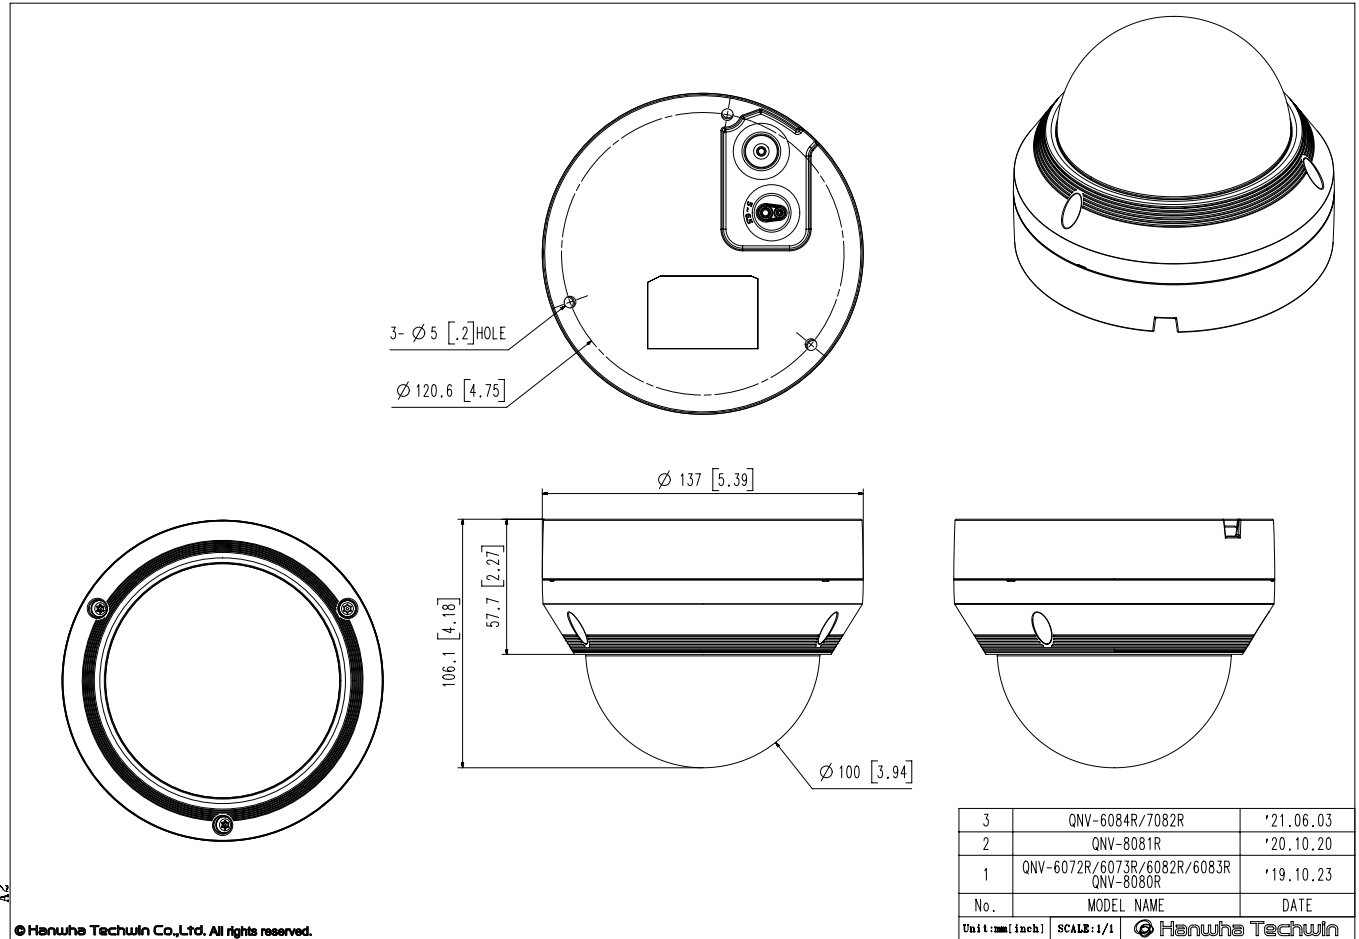

Mechanical

Color / Material	White / Aluminum
RAL Code	RAL9003
Product Dimensions / Weight	Ø137.0 x 106.1mm (Ø5.39 x 4.18"), 710g (1.565 lb)
Compatible Conduit hole / Gangbox	3/4"(M25) Single, Double, 4"Octagon
Hanging Mount (Dome)	SBP-301HMW2
Backbox	SBV-136BW

QNV-7082R

4MP IR Vandal Dome Camera

CAD

Unit: mm [inch]

A2

© Hanwha Techwin Co., Ltd. All rights reserved.